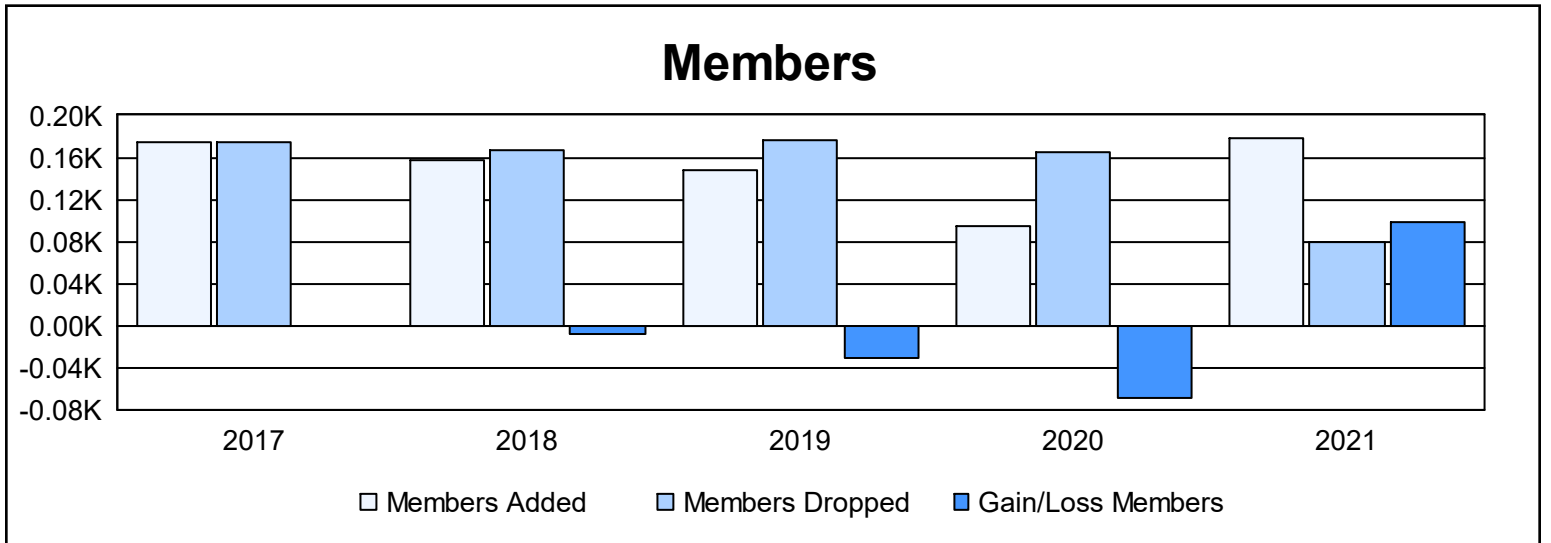

Year	New Clubs	Dropped Clubs	Gain/ Loss Clubs	New Members	Charter Members	Reinstate Members	Transfer Members	Total Member Added	Total Members Dropped	Gain/ Loss Members
2016-2017	0	1	-1	170	1	3	1	175	175	0
2017-2018	0	2	-2	144	2	10	2	158	166	-8
2018-2019	0	3	-3	124	12	7	4	147	177	-30
2019-2020	0	1	-1	87	2	4	2	95	164	-69
2020-2021	0	0	0	175	0	2	1	178	79	99
Average	0	1	-1	140	3	5	2	151	152	-2

Membership Composition June 2021 Cumulative

Gender Composition June 2021 Cumulative