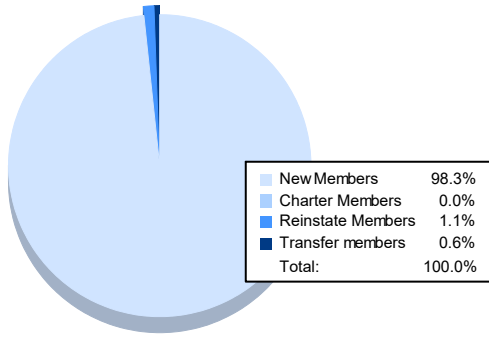

Year	New Clubs	Dropped Clubs	Gain/ Loss Clubs	New Members	Charter Members	Reinstate Members	Transfer Members	Total Member Added	Total Members Dropped	Gain/ Loss Members
2016-2017	0	1	-1	170	1	3	1	175	175	0
2017-2018	0	2	-2	144	2	10	2	158	166	-8
2018-2019	0	3	-3	124	12	7	4	147	177	-30
2019-2020	0	1	-1	87	2	4	2	95	164	-69
2020-2021	0	0	0	175	0	2	1	178	79	99
Average	0	1	-1	140	3	5	2	151	152	-2

Membership Composition June 2021 Cumulative

Gender Composition June 2021 Cumulative